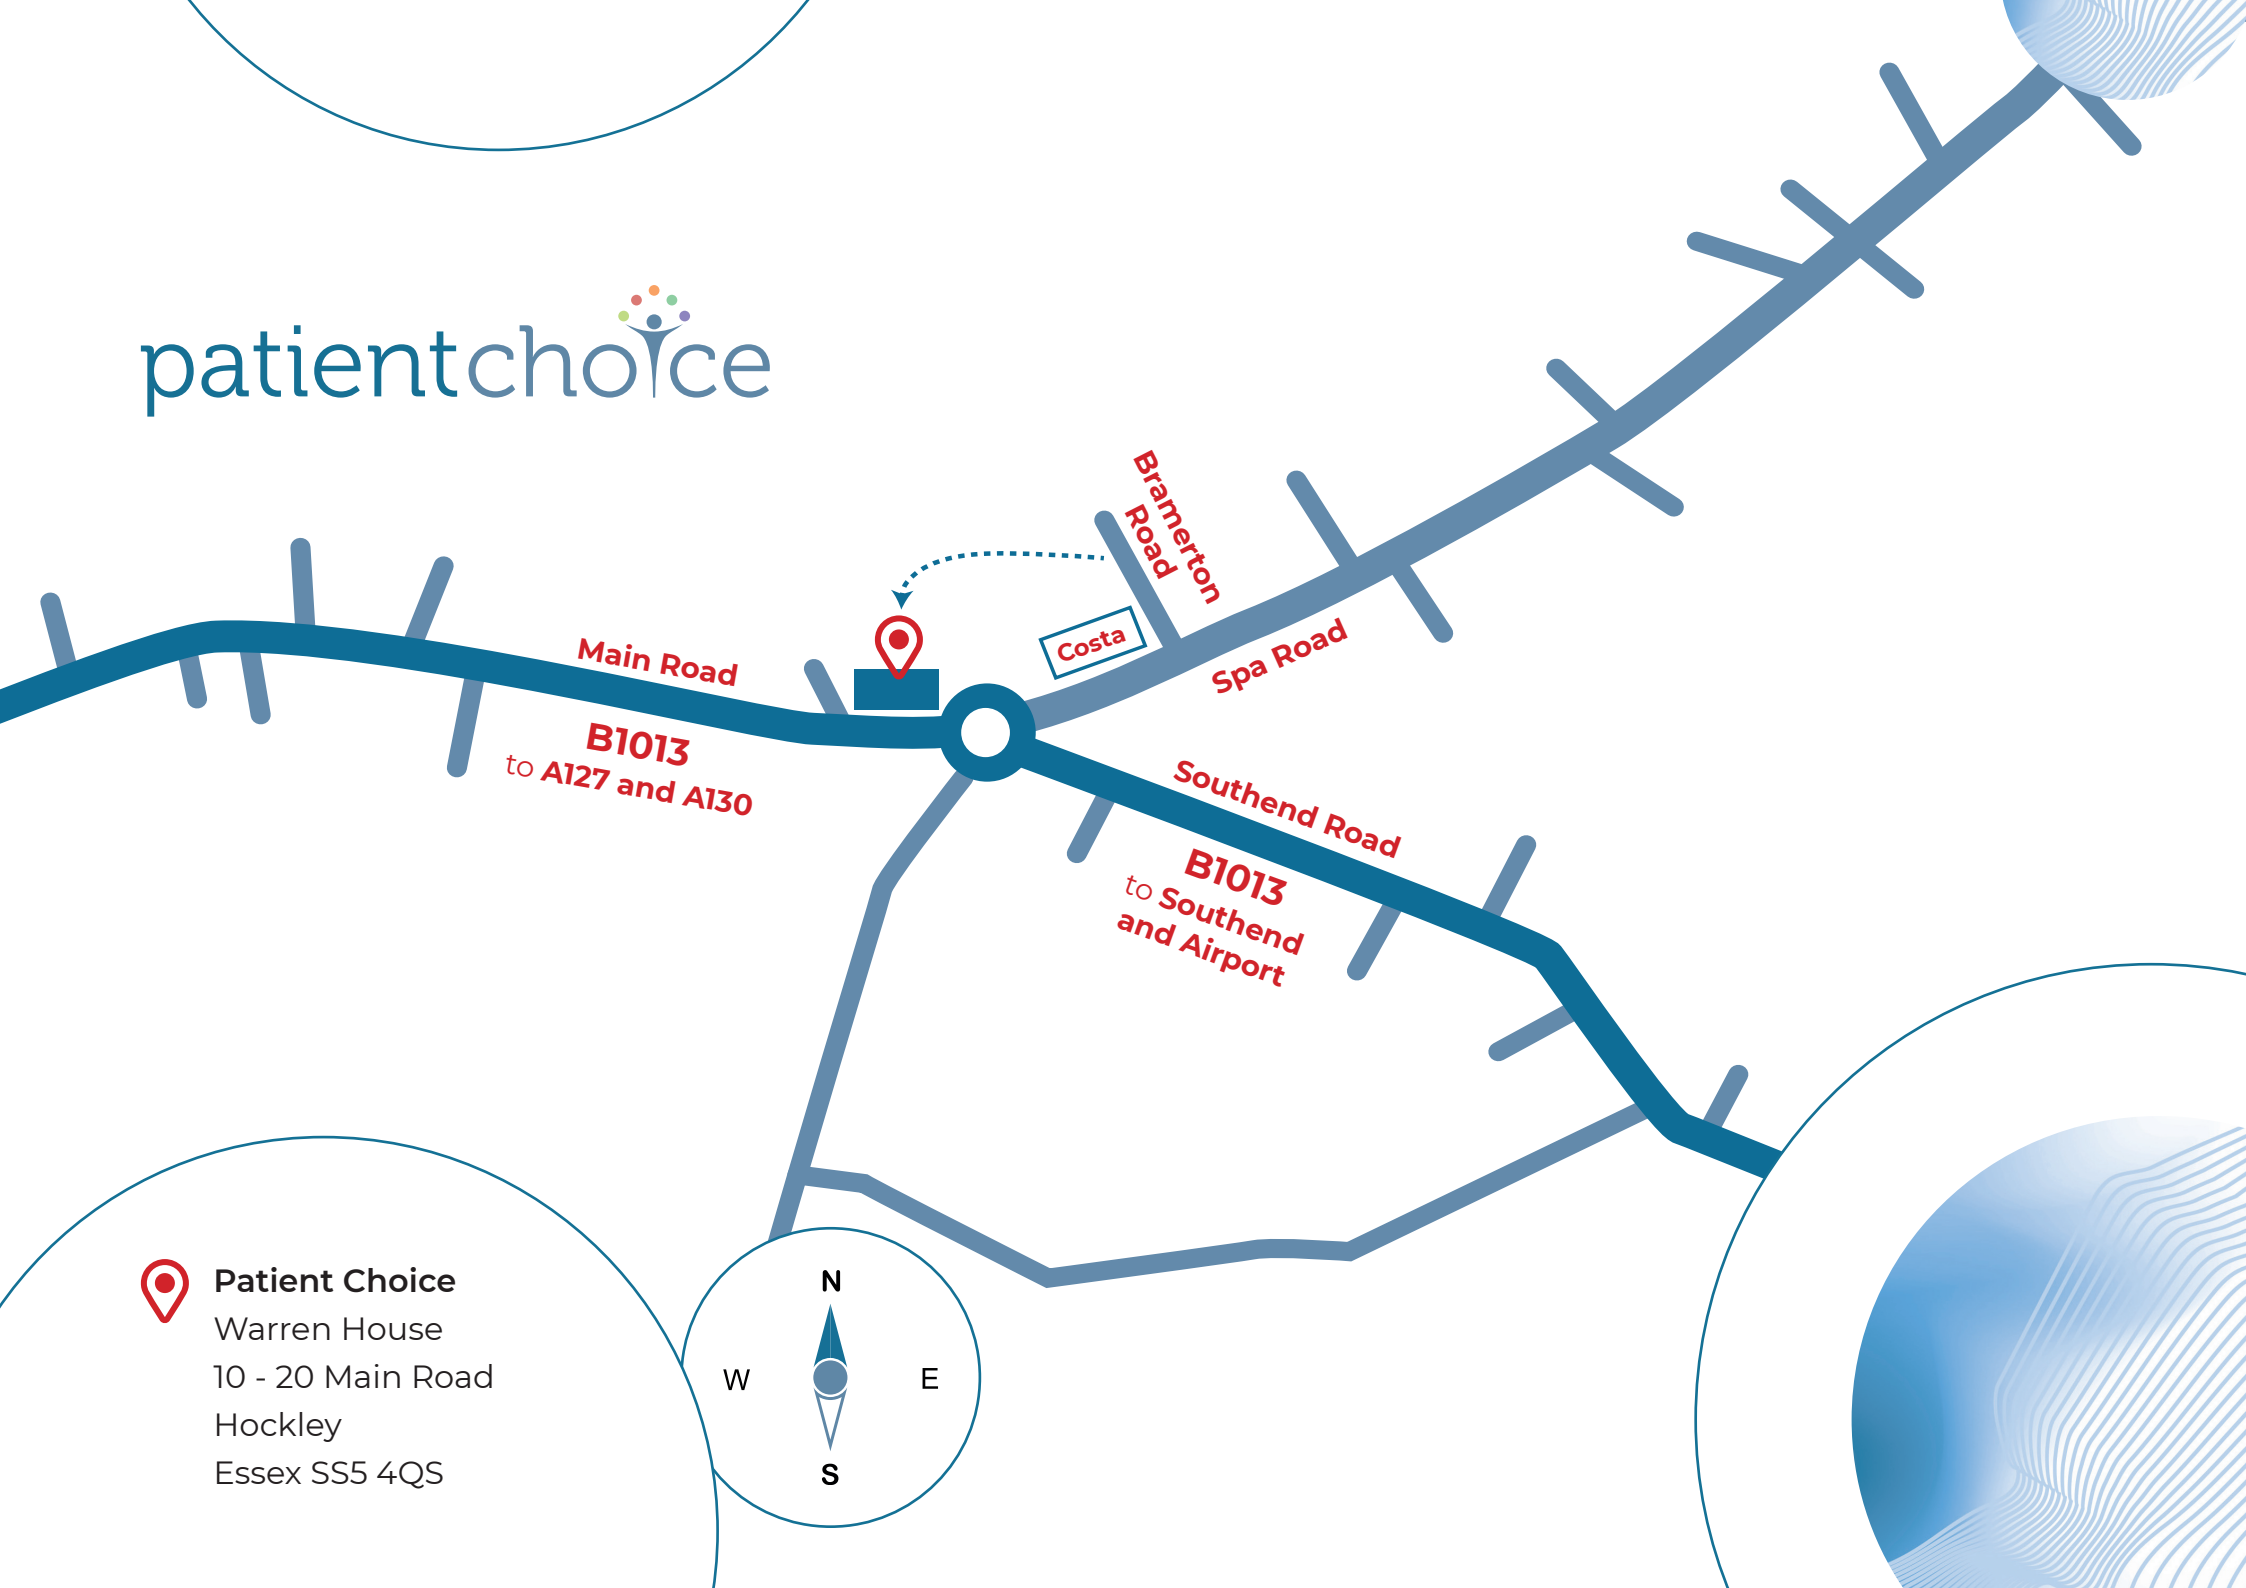

to Wellington town centre

A38

to the M5

Travelodge

Costa

McDonalds

A38

 **Patient Choice**
Warren House
10 - 20 Main Road
Hockley
Essex SS5 4QS

patientchoice 

 **Patient Choice**
Warren House
10 - 20 Main Road
Hockley
Essex SS5 4QS